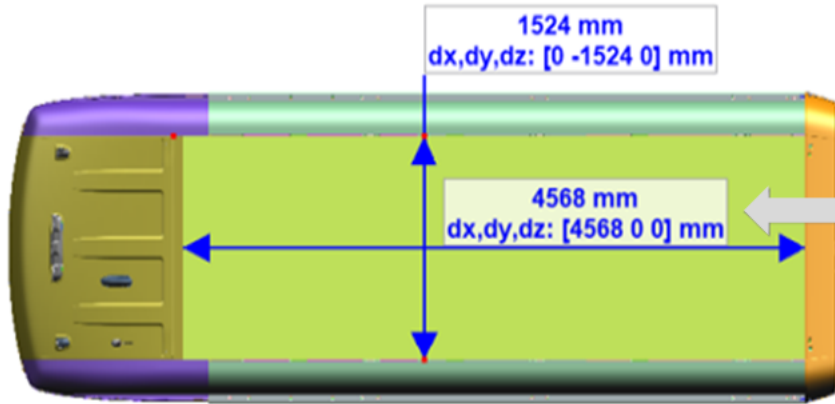

ROOF

BrightDrop 600: 4568 mm

BrightDrop 400: 3263 mm