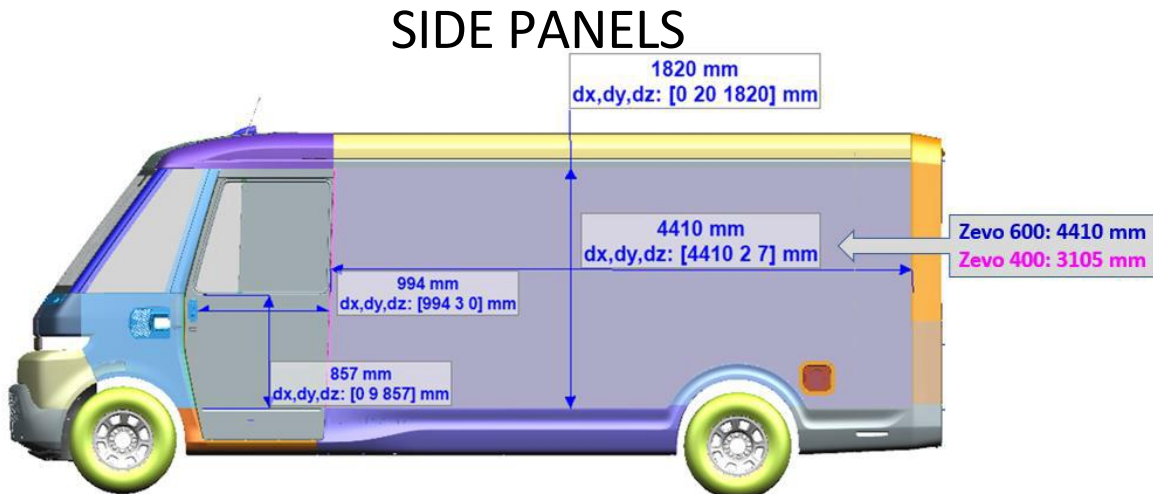

**Subject:** BrightDrop Electric Van Exterior Panel Dimensions

**Models Years**

**Affected:** 2023 & Beyond

**Models Affected:** 400 & 600

**Origination Date:** November 13, 2023

**Revision Date:** September 11, 2024

### Condition/Concern:

Several Customers and Upfitters have inquired about exterior panel dimension such doors, body sides and the roll up door. The dimensions are typically used for advertising purposes such applying decals and wraps.

### Additional Information:

If any more specific dimensions are needed, please contact us on [www.gmupfitter.com](http://www.gmupfitter.com).

The only difference between BrightDrop 400 and BrightDrop 600 is the length of the cargo side panel & roof panel. Please see pic. The rest of the dimensions (front, side, & rear) are the same as BrightDrop 600.

## ROOF

**BrightDrop 600: 4568 mm**

**BrightDrop 400: 3263 mm**