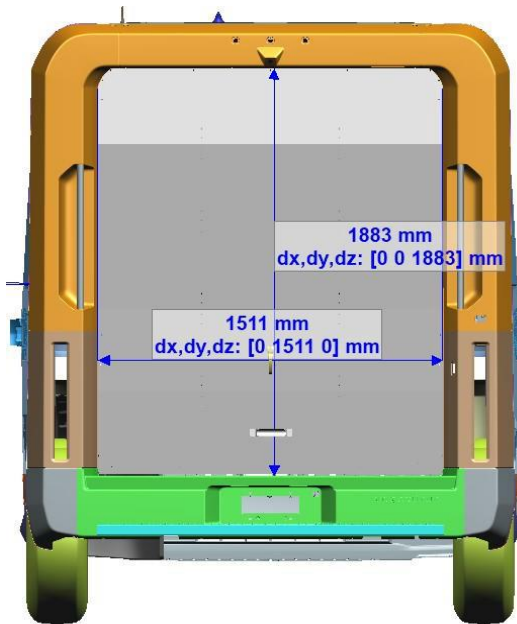

ROOF

BrightDrop 600: 4568 mm

BrightDrop 400: 3263 mm

REAR

FRONT

General Motors Upfitter Integration

<http://www.gmupfitter.com>