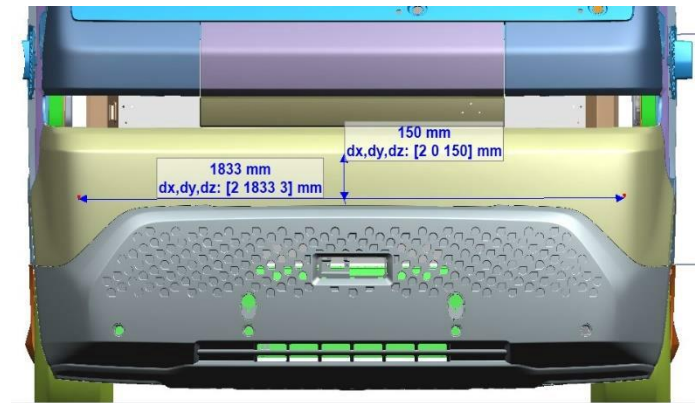

FRONT

General Motors Upfitter Integration

<http://www.gmupfitter.com>