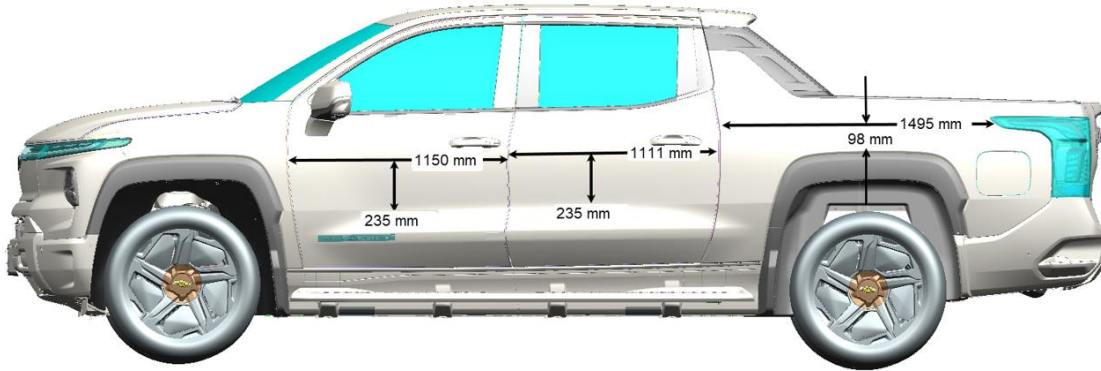

Several Customers and Upfitters have inquired about exterior panel dimension such doors, body sides and the roll up door. The dimensions are typically used for advertising purposes such applying decals and wraps.

Additional Information:

If any more specific dimensions are needed, please contact us on www.gmupfitter.com.

Cargo Dimensions

General Motors Upfitter Integration
<http://www.gmupfitter.com>

Side Panels

Hood Panel