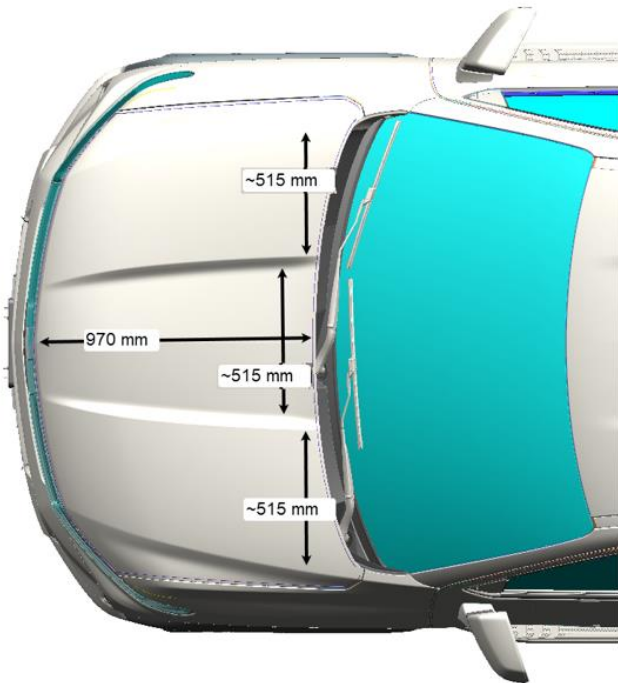

Several Customers and Upfitters have inquired about exterior panel dimension such doors, body sides and the roll up door. The dimensions are typically used for advertising purposes such applying decals and wraps.

Additional Information:

If any more specific dimensions are needed, please contact us on www.gmupfitter.com.

Cargo Dimensions

General Motors Upfitter Integration
<http://www.gmupfitter.com>

Side Panels

Hood Panel

End Gate

NOTE: all dimensions are approximate and are in millimeters